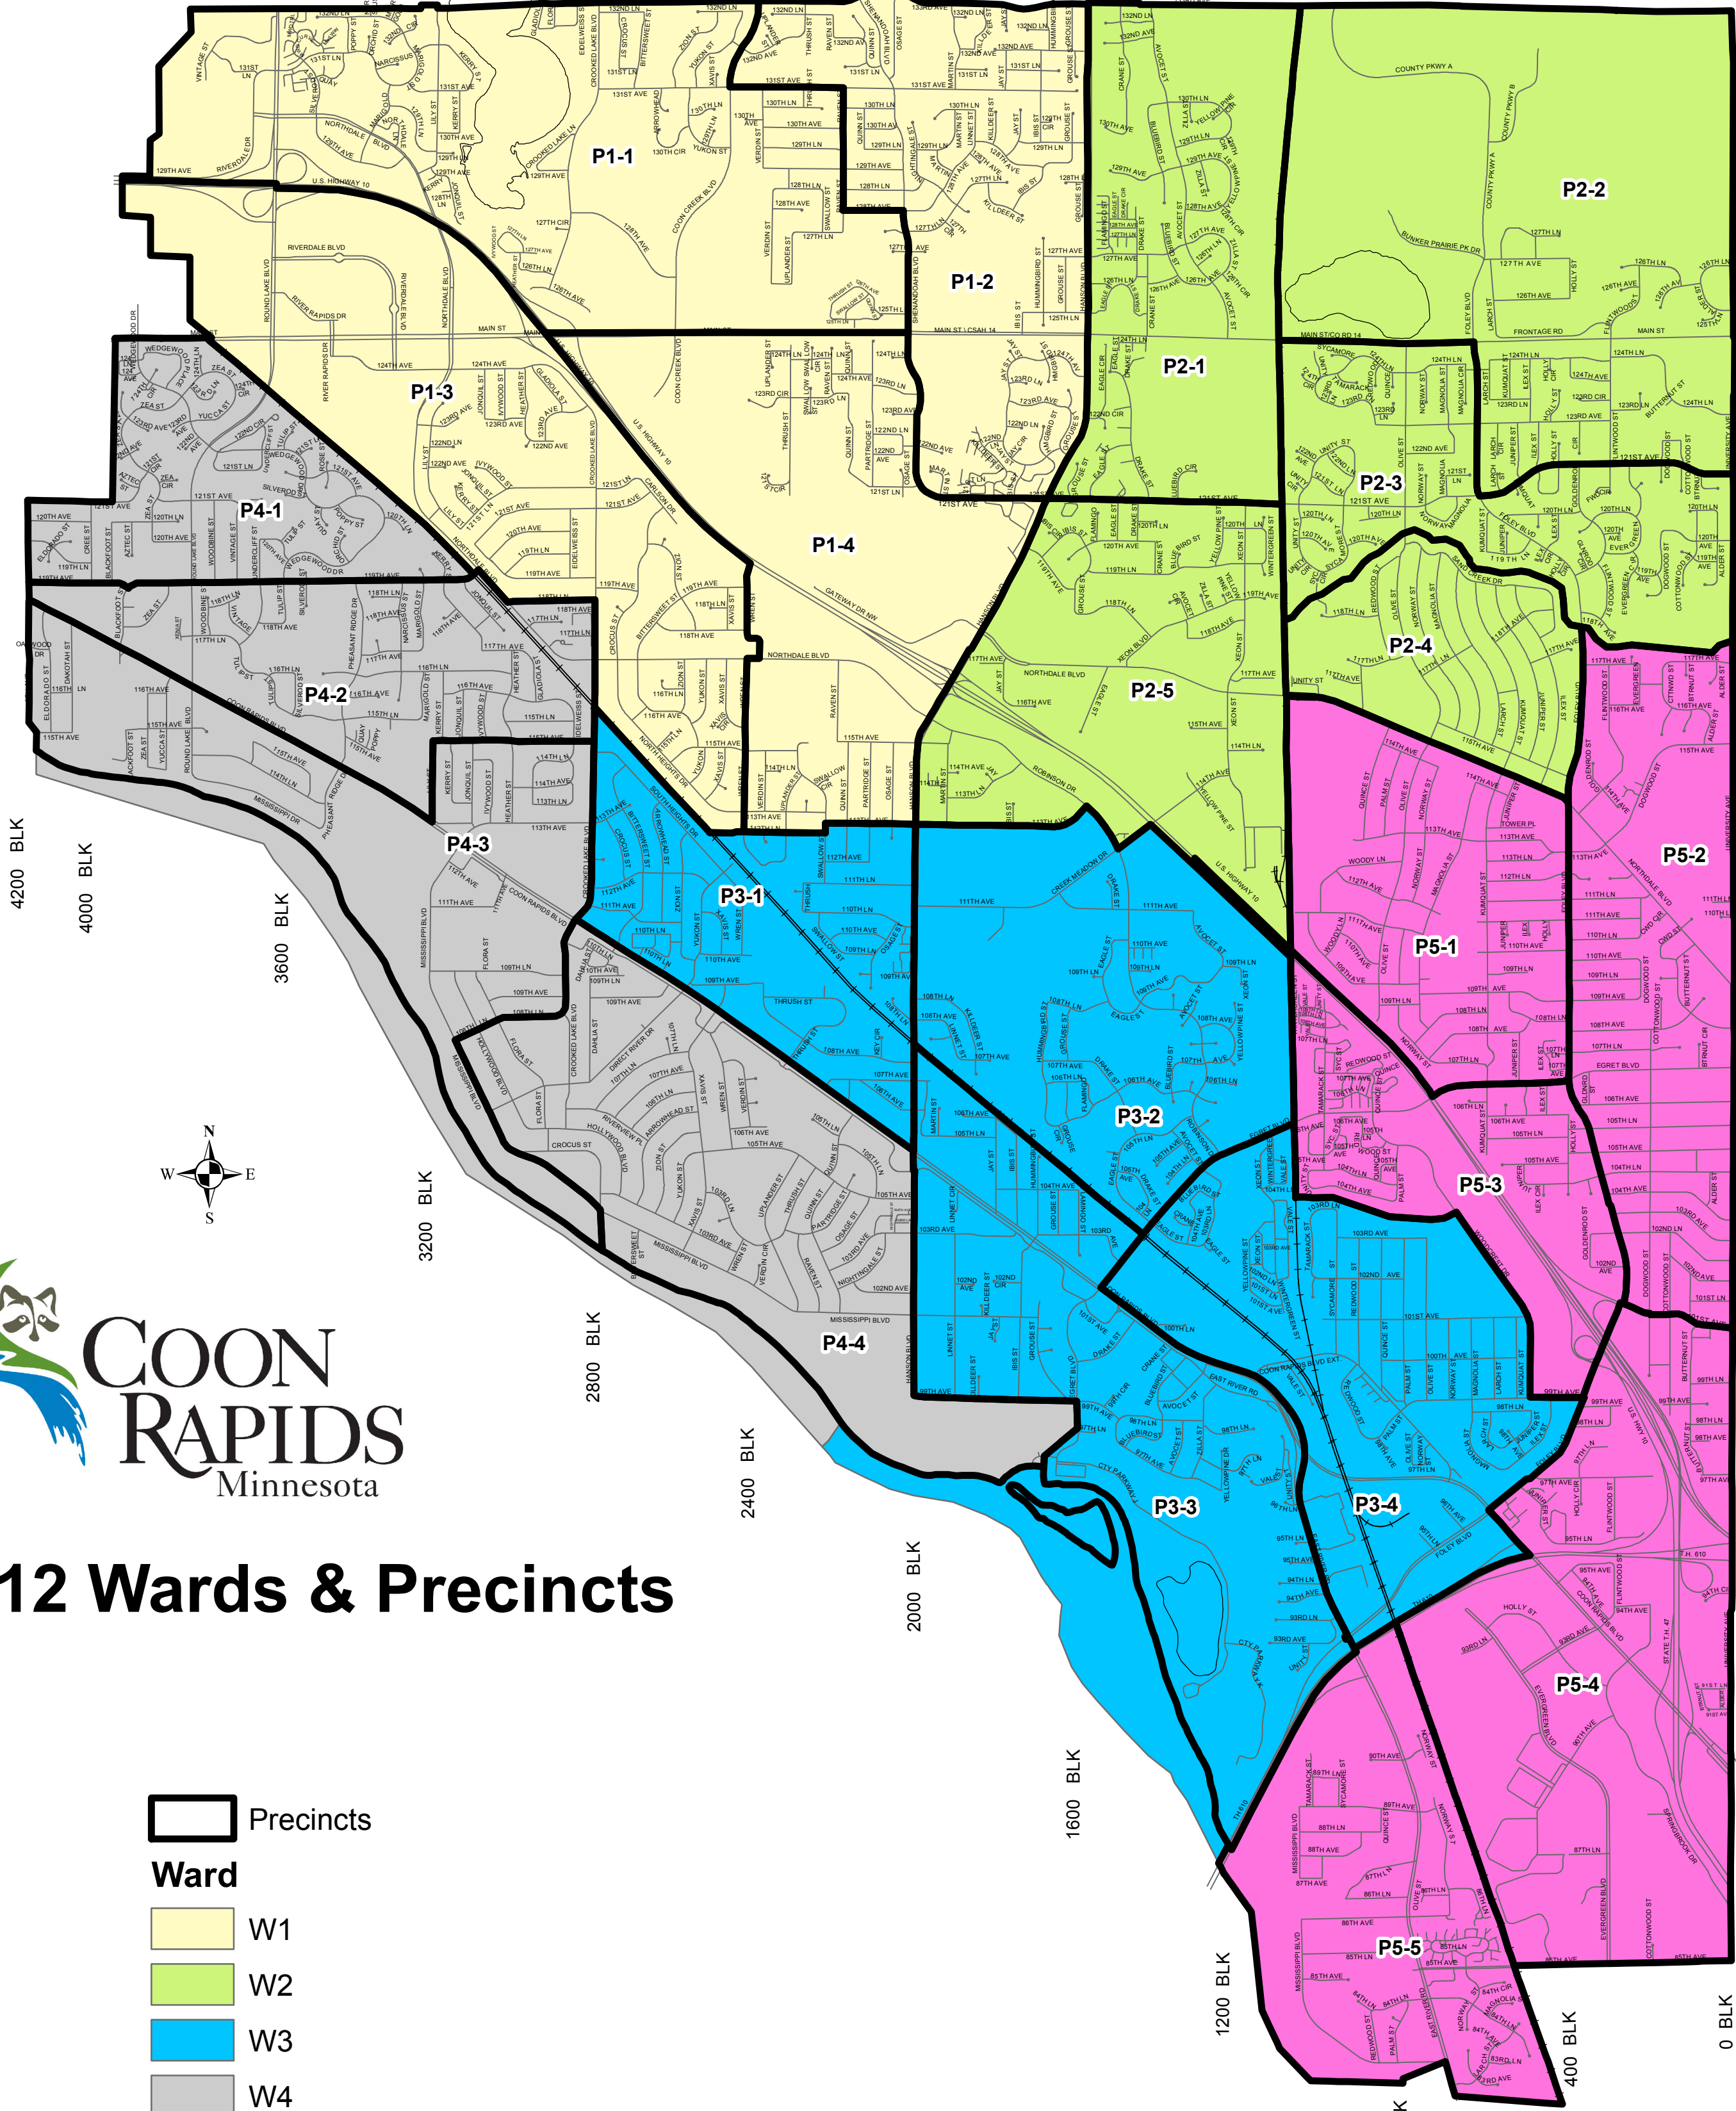

9TH AVE
ELDORADO ST
DAKOTAH ST
CREE ST
BLACKFOOT ST
AZTEC ST
ZEAS ST
YUCCA ST
XENIA ST
WOODBINE ST
VINTAGE ST
UNDERCLIFF ST
TULIP ST
SILVEROD ST
ROSE ST
QUAY ST
POPPY ST
ORCHID ST
NARCISSUS ST
MARGOLD ST
LILY ST
KERRY ST
JONQUIL ST
IYWOOD ST
HEATHER ST
GLADIOLA ST
FLORA ST
EDELWEISS ST
DAHLIA ST
CROCUS ST
BITTERSWEET ST
ARROWHEAD ST
ZION ST
YUKON ST
XAVIS ST
WREN ST
VERDIN ST
UPLANDER ST
THRUSH ST
SWALLOW ST
RAVEN ST
QUINN ST
PARTRIDGE ST
OSAGE ST
NIGHTINGALE ST
MARTIN ST
LINNET ST
KILLDEER ST
JAY ST
IBIS ST
HUMMINGBIRD ST
GROUSE ST
FLAMINGO ST
EAGLE ST
DRAKE ST
CRANE ST
BLUEBIRD ST
AVOCET ST
ZILLA ST
YELLOW PINE ST
XEON ST
WINTERGREEN ST
VALE ST
UNITY ST
TAMARACK ST
SYCAMORE ST
REDWOOD ST
QUINCE ST
PALM ST
OLIVE ST
NORWAY ST
MAGNOLIA ST
LARCH ST
KUMQUAT ST
JUNIPER ST
ILEX ST
HOLLY ST
GOLDENROD ST
FLINTWOOD ST
EVERGREEN ST
DOGWOOD ST
COTTONWOOD ST
BUTTERNUT ST
ALDER ST
UNIVERSITY AVE

133RD AVE
132ND AVE
131ST AVE
130TH AVE
129TH AVE
128TH AVE
127TH AVE
126TH AVE
125TH AVE
124TH AVE
123RD AVE
122ND AVE
121ST AVE
120TH AVE
119TH AVE
118TH AVE
117TH AVE
116TH AVE
115TH AVE
114TH AVE
113TH AVE
112TH AVE
111TH AVE
110TH AVE
109TH AVE
108TH AVE
107TH AVE
106TH AVE
105TH AVE
104TH AVE
103RD AVE
102ND AVE
101ST AVE
100TH AVE
99TH AVE
98TH AVE
97TH AVE
96TH AVE
95TH AVE
94TH AVE
93RD AVE
92ND AVE
91ST AVE
90TH AVE
89TH AVE
88TH AVE
87TH AVE
86TH AVE
85TH AVE
84TH AVE
83RD AVE

2012 Wards & Precincts

- Precincts
- Ward**
- W1
- W2
- W3
- W4
- W5

0 0.25 0.5 1 Miles

4200 BLK
4000 BLK
3600 BLK
3200 BLK
2800 BLK
2400 BLK
2000 BLK
1600 BLK
1200 BLK
800 BLK
400 BLK
0 BLK